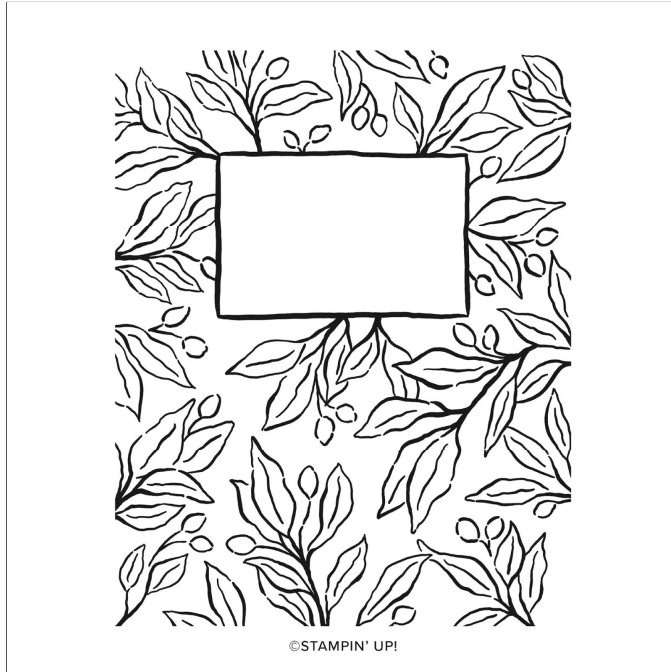

#SUStamps

Nature's Frame Stamp Set

Nature's Frame Stamp Set

#SUStamps #Photopolymer

Set of 1 photopolymer stamp
 May-Aug 26 Page 49
 Nature's Frame Stamp Set 167963

Insert created by Bev Adams, BevAdams.com, BevAdams@verizon.net. All Images © Stampin' Up!

May-Aug 26

Color	Embellish.	Dies	Paper	Stamps	Tools	Folders	Adhesives
Current Catalog	Online Exclusives	Special Release	Kits	Mini Catalog	Mix & Match	Memory Keeping Tools	

Cut to fit your case: Standard Case: 5/8" spine, 5 1/8" front, 7" length
 New Stamp & Die Envelopes 5 1/4" front, 8 7/8" length